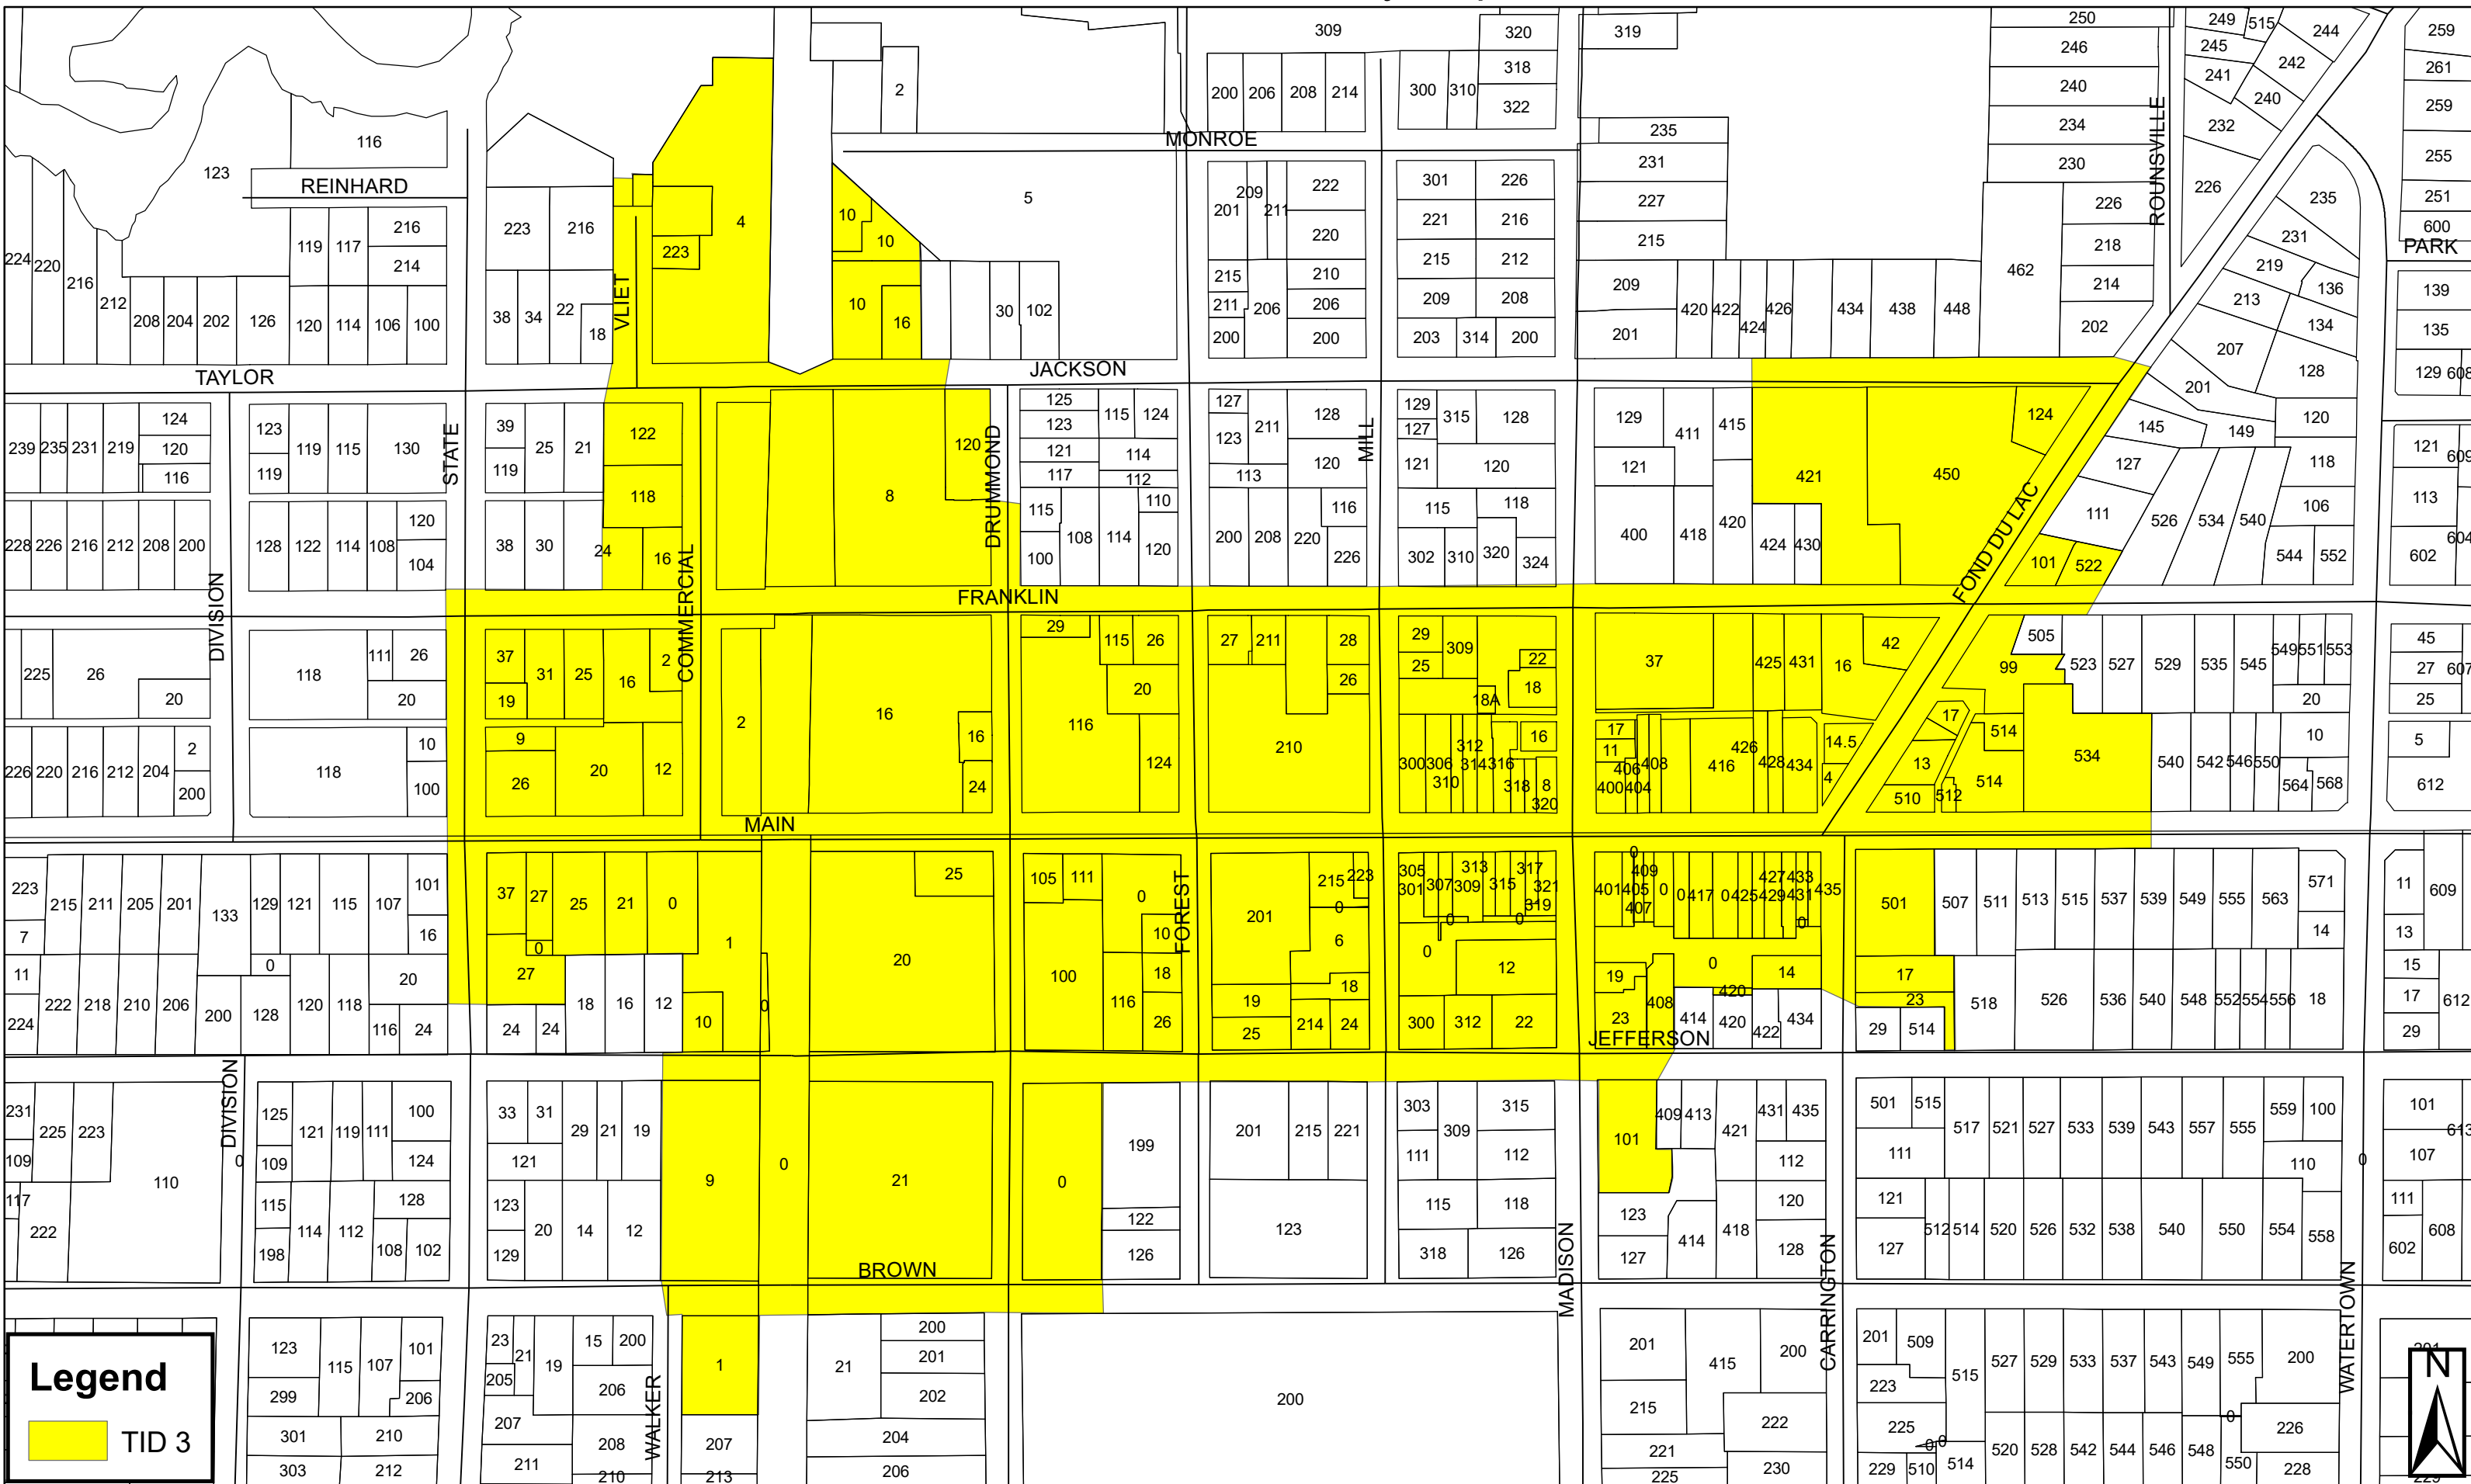

City of Waupun TID #3 Boundary Map

Legend

TID 3