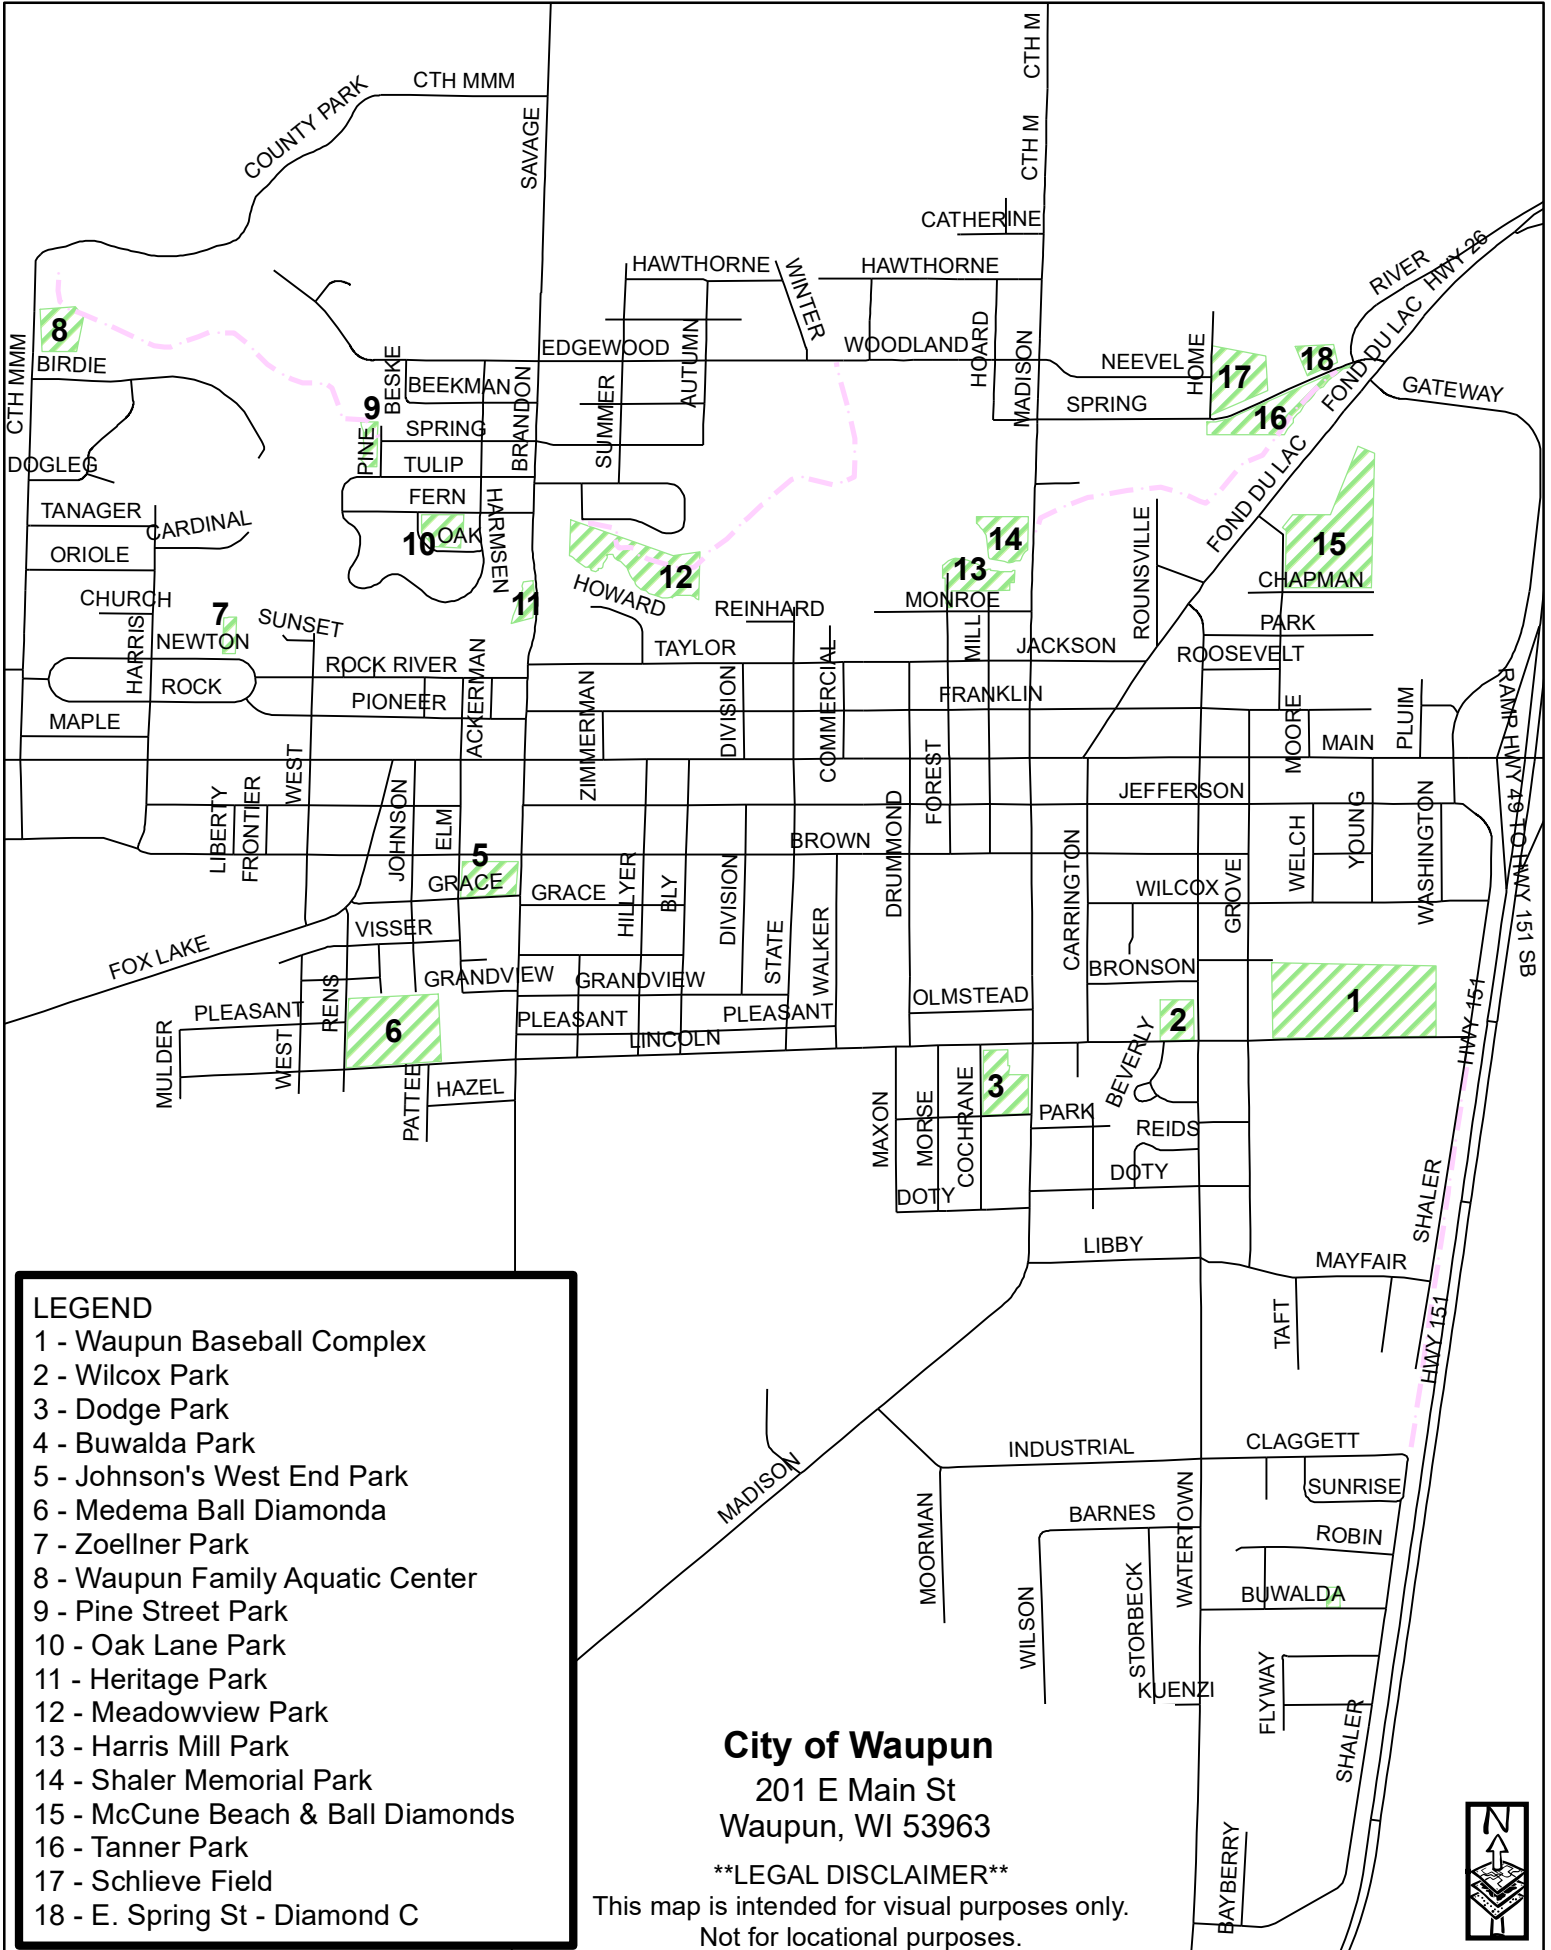

# Waupun Park Map

**LEGEND**

- 1 - Waupun Baseball Complex
- 2 - Wilcox Park
- 3 - Dodge Park
- 4 - Buwalda Park
- 5 - Johnson's West End Park
- 6 - Medema Ball Diamond
- 7 - Zoellner Park
- 8 - Waupun Family Aquatic Center
- 9 - Pine Street Park
- 10 - Oak Lane Park
- 11 - Heritage Park
- 12 - Meadowview Park
- 13 - Harris Mill Park
- 14 - Shaler Memorial Park
- 15 - McCune Beach & Ball Diamonds
- 16 - Tanner Park
- 17 - Schlieve Field
- 18 - E. Spring St - Diamond C

**City of Waupun**  
 201 E Main St  
 Waupun, WI 53963

**\*\*LEGAL DISCLAIMER\*\***

This map is intended for visual purposes only.  
 Not for locational purposes.